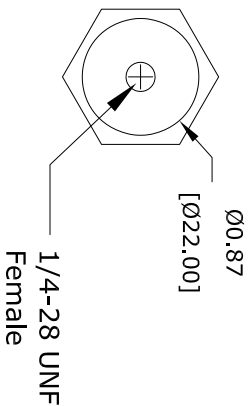

White Wire: Signal/Power
Black Wire: 0V
Red Wire: Temperature Signal (700T Models Only)
Braid: Shield

REV	DATE	BY	DESCRIPTION
1			
2			
3			
4			
5			

CUSTOMER		STI	
LOCATION	ORDER NO.	DATE	REV
		11/09/2022	A
UNLESS OTHERWISE SPECIFIED ALL DIMENSIONS ARE IN INCHES.		TOLERANCES:	
FRACTIONS ± .005		DECIMALS ± .001	
ANGLES ± 1.0		HOLE ± 0.0005	
DESIGNED BY	CHECKED BY	DATE	SCALE
		11/09/2022	1:1
STI Vibration Monitoring		CMCP700 Series	
League City, Texas		Top Entry, Integral Braided Armor Cable	
		CMCP700A-DIM	
		Scale: 1:1	
		Sheet: 1 of 1	

1. Notes:
1. 1
  2. 2
  3. 3
  4. 4
  5. 5

A

9

8

7

6

5

4

3

2

1

A