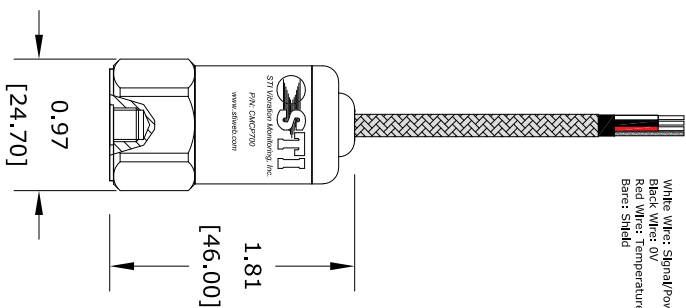

White Wire: Signal/Power
Black Wire: 0V
Red Wire: Temperature Signal (700T Models Only)
Braid: Shield

REV	DATE	BY	DESCRIPTION
1			
2			
3			
4			
5			

CUSTOMER		STI	
LOCATION	ORDER NO.	DATE	REV
		11/09/2022	A
UNLESS OTHERWISE SPECIFIED ALL DIMENSIONS ARE IN INCHES.		TOLERANCES:	
FRACTIONS ± .005		DECIMALS ± .001	
ANGLES ± 1.0		HOLE ± 0.0005	
DESIGNED BY	CHECKED BY	DATE	SCALE
		11/09/2022	1:1
STI Vibration Monitoring		CMCP700 Series	
League City, Texas		Top Entry, Integral Braided Armor Cable	
		CMCP700A-DIM	
		Scale: 1:1	
		Sheet: 1 of 1	

1. Notes:
1. 1
  2. 2
  3. 3
  4. 4
  5. 5

A

9

8

7

6

5

4

3

2

1

A