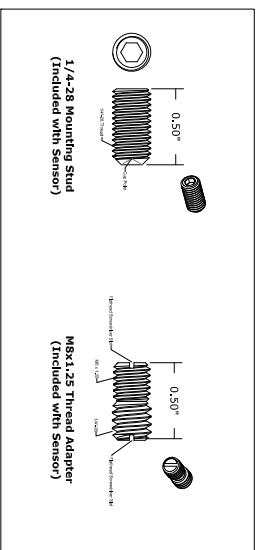

White Wire: Signal/Power
Black Wire: 0V
Red Wire: Temperature Signal (700T Models Only)
Braid: Shield

REV	DATE	BY	DESCRIPTION
1			
2			
3			
4			
5			

CUSTOMER		STI	
LOCATION	ORDER NO.	DATE	REV
		11/09/2022	A
UNLESS OTHERWISE SPECIFIED ALL DIMENSIONS ARE IN INCHES.		TOLERANCES:	
FRACTIONS ± .005		DECIMALS ± .001	
ANGLES ± 1.0		HOLE ± 0.0005	
DESIGNED BY	CHECKED BY	DATE	SCALE
		11/09/2022	1:1
STI Vibration Monitoring		CMCP700 Series	
League City, Texas		Top Entry, Integral Braided Armor Cable	
		CMCP700A-DIM	
		Scale: 1:1	
		Sheet: 1 of 1	

1. Notes:
1. 1
  2. 2
  3. 3
  4. 4
  5. 5

A

9

8

7

6

5

4

3

2

1

A